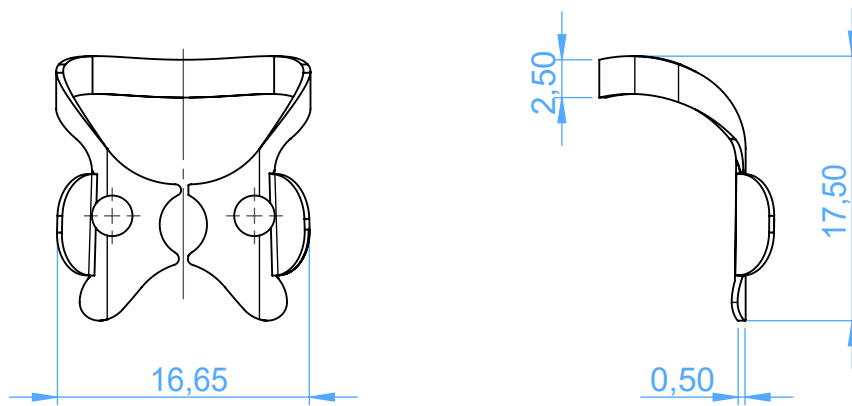

VS3052-2 - VISION® SHADE CLAMPS / VISION® SHADE Uncini

2
winged
for lower/upper premolars

SCALE 2:1