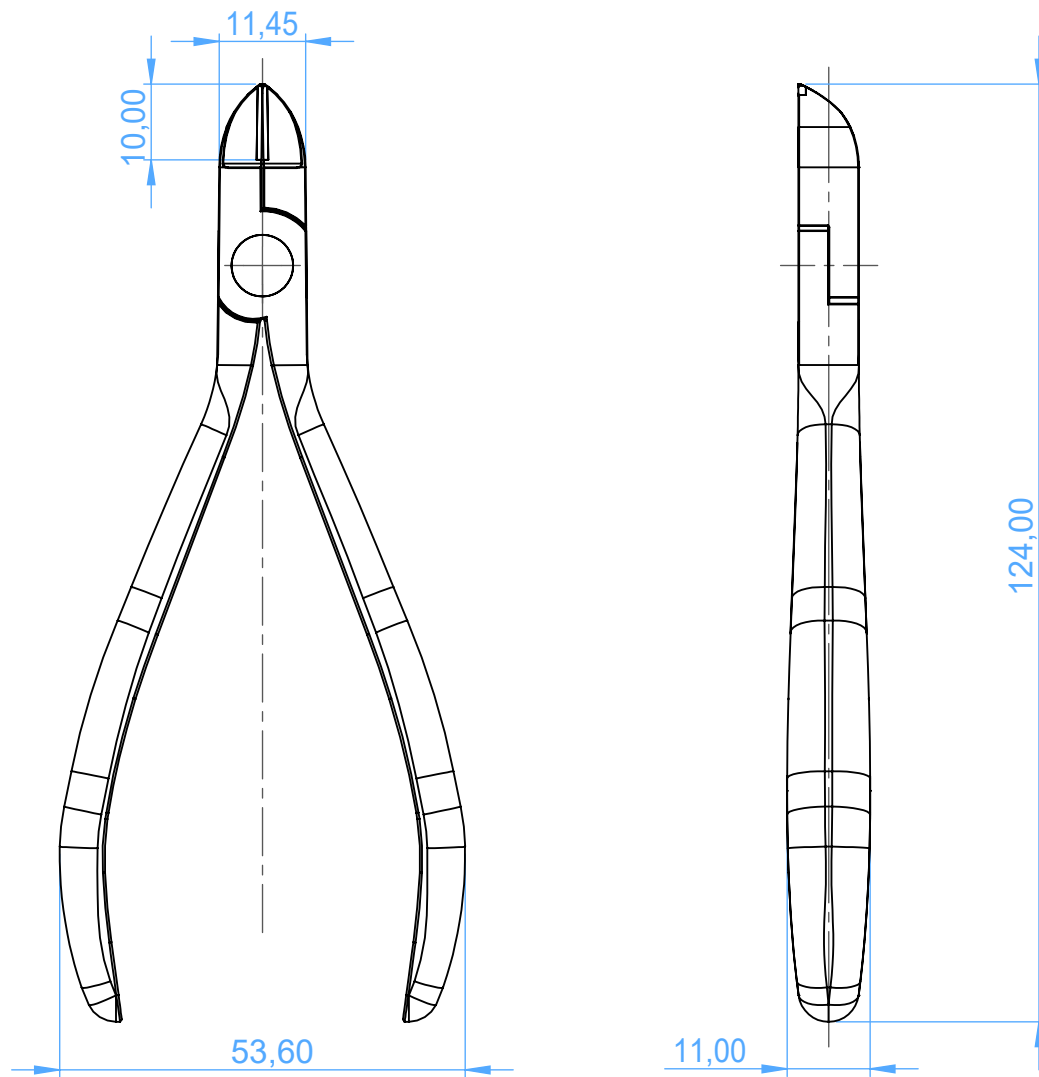

5832 - CUTTERS / Tronchesi

multi-use wire cutter

SCALE 1:1