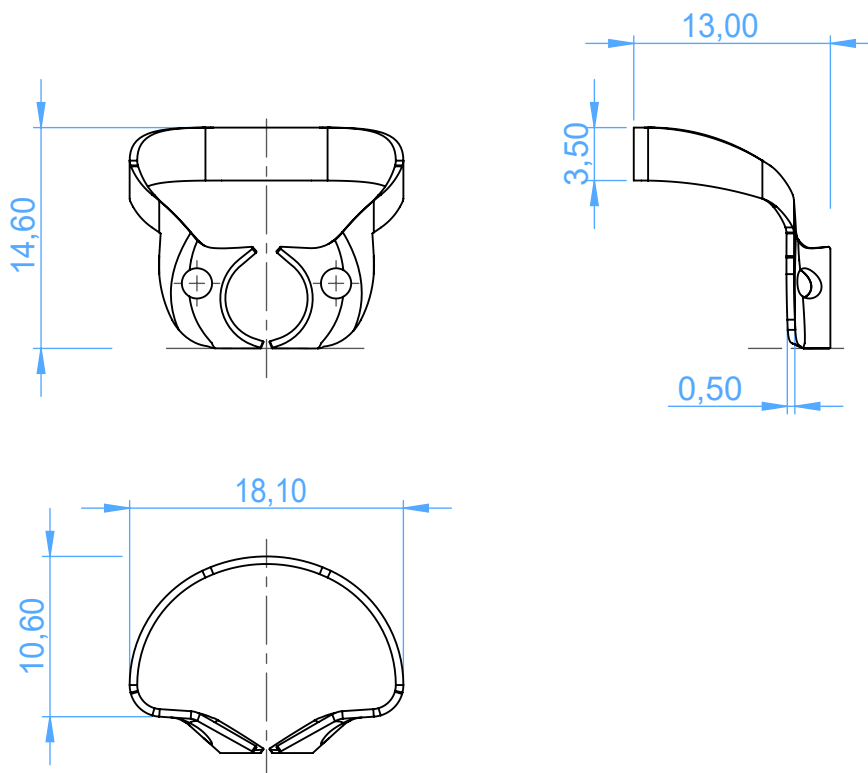

3052-W8 - RUBBER DAM CLAMPS / Uncini per diga

W8
wingless

SCALE 2:1