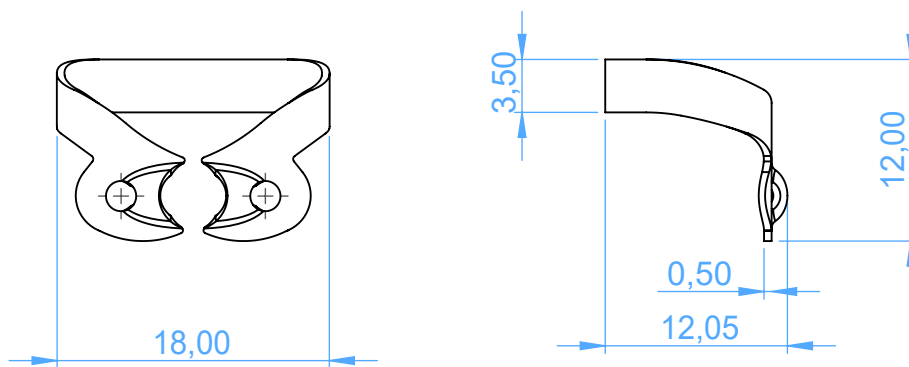

3052-W1 - RUBBER DAM CLAMPS / Uncini per diga

W1
wingless
for general use upper
with adjustable jaws
according to gingival line
shapes

SCALE 2:1