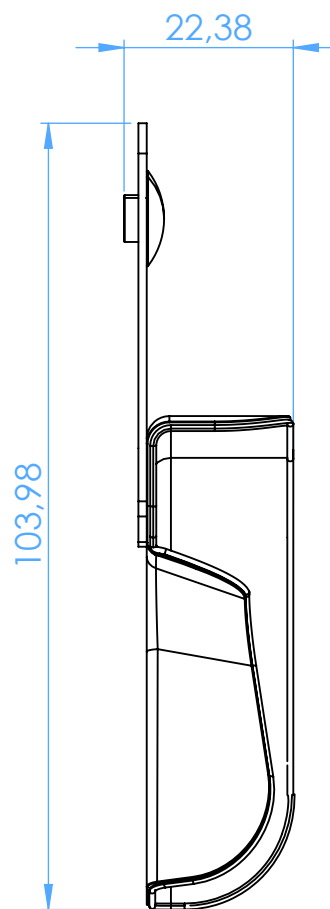

2804-L4D -  
Portaimpronta forati in acciaio inox - PERMA-LOCK /  
Perforated stainless steel impression trays - PERMA-LOCK

SCALE 1:1