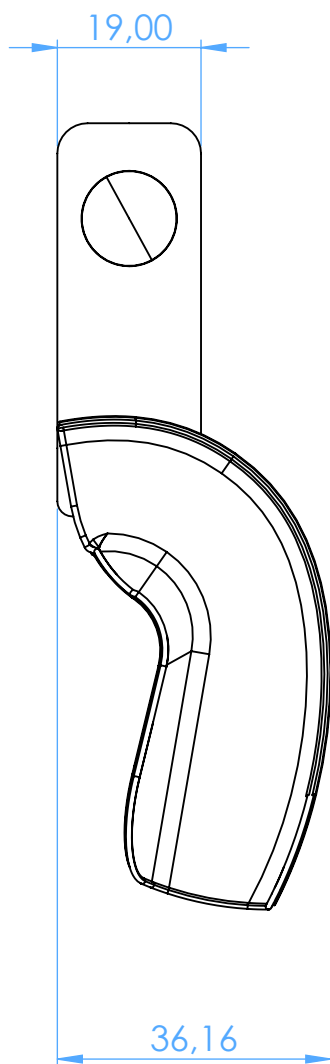

2804-L4D -  
Portaimpronta forati in acciaio inox - PERMA-LOCK /  
Perforated stainless steel impression trays - PERMA-LOCK

SCALE 1:1