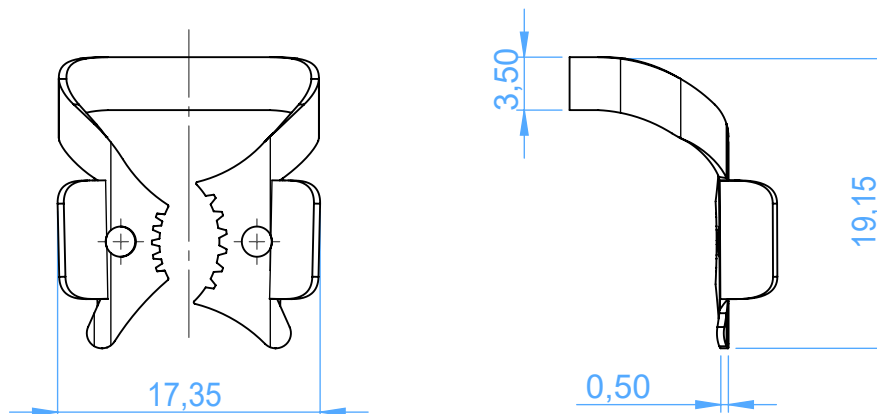

VS3052-12A - VISION® SHADE CLAMPS / VISION® SHADE Uncini

13A
winged, serrated
for lower left/upper right molar

SCALE 2:1