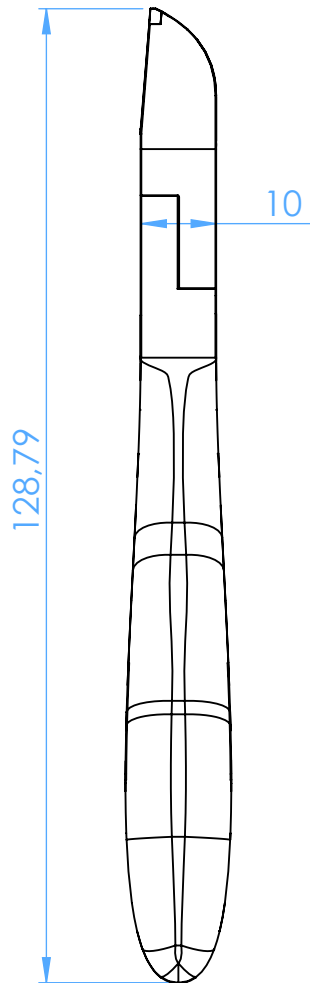

5880-1 - Cutters/Tronchesi

wire cutter ≤ 0.9 mm

SCALE 1:1