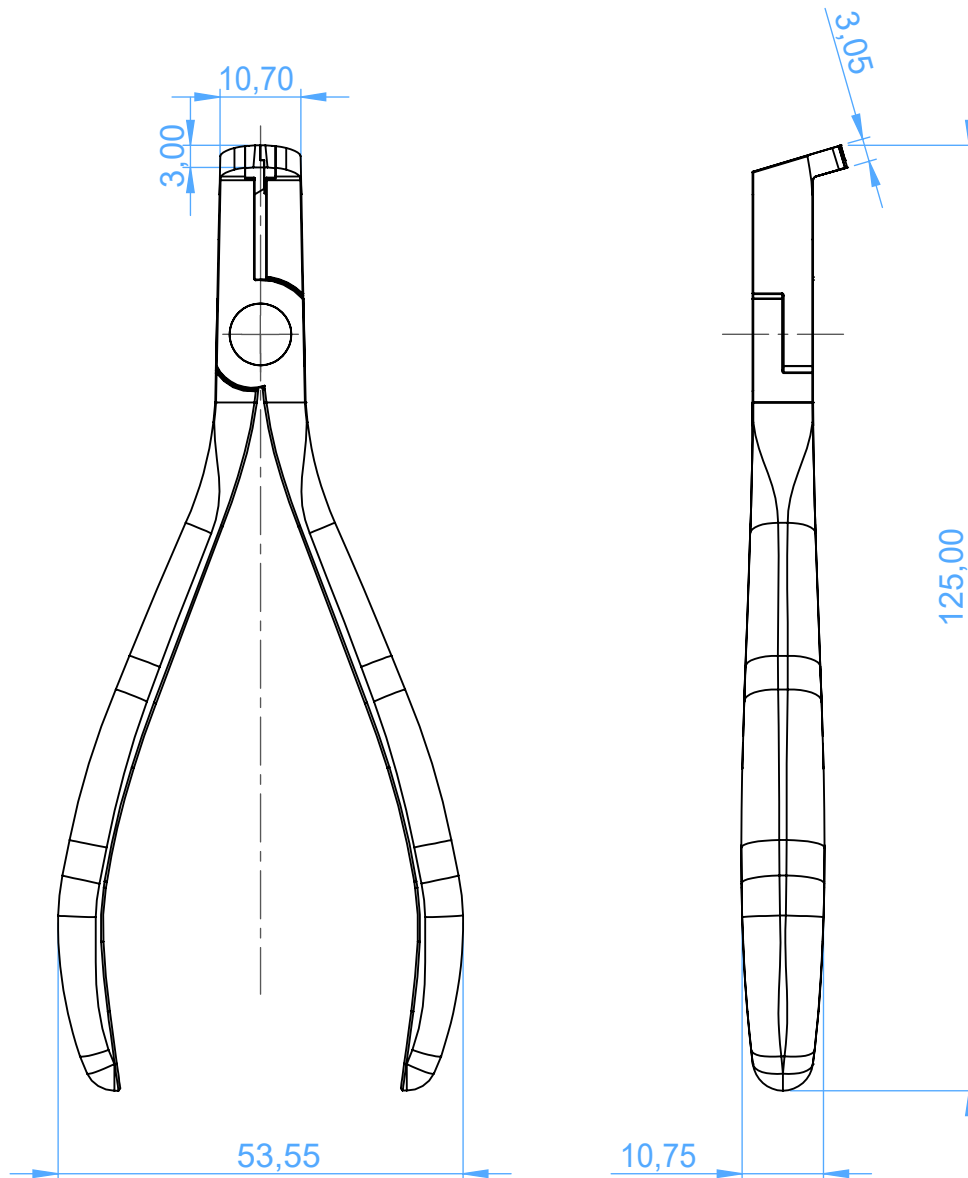

5837 - CUTTERS / Tronchesi

micro distal end cutter

SCALE 1:1