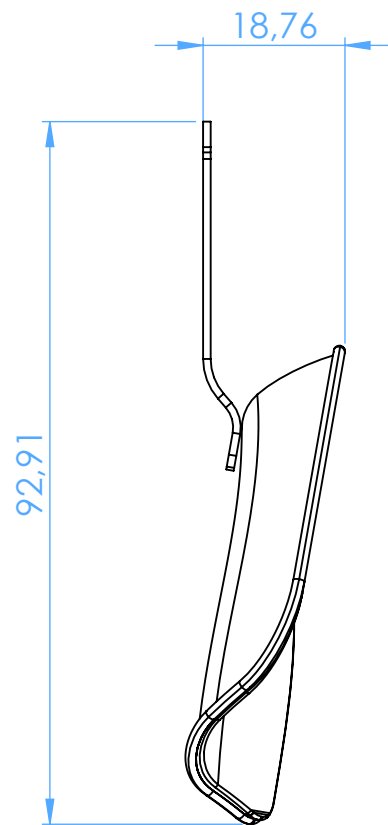

2806-L66 -
Portaimpronta forati in acciaio inox - edentuli /
Perforated stainless steel impression trays - edentulous

SCALE 1:1