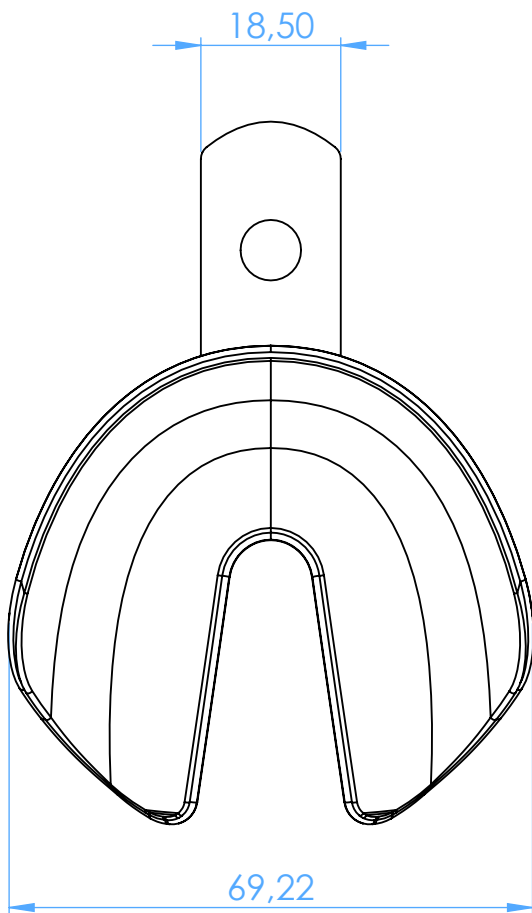

2806-L66 -
Portaimpronta forati in acciaio inox - edentuli /
Perforated stainless steel impression trays - edentulous

SCALE 1:1