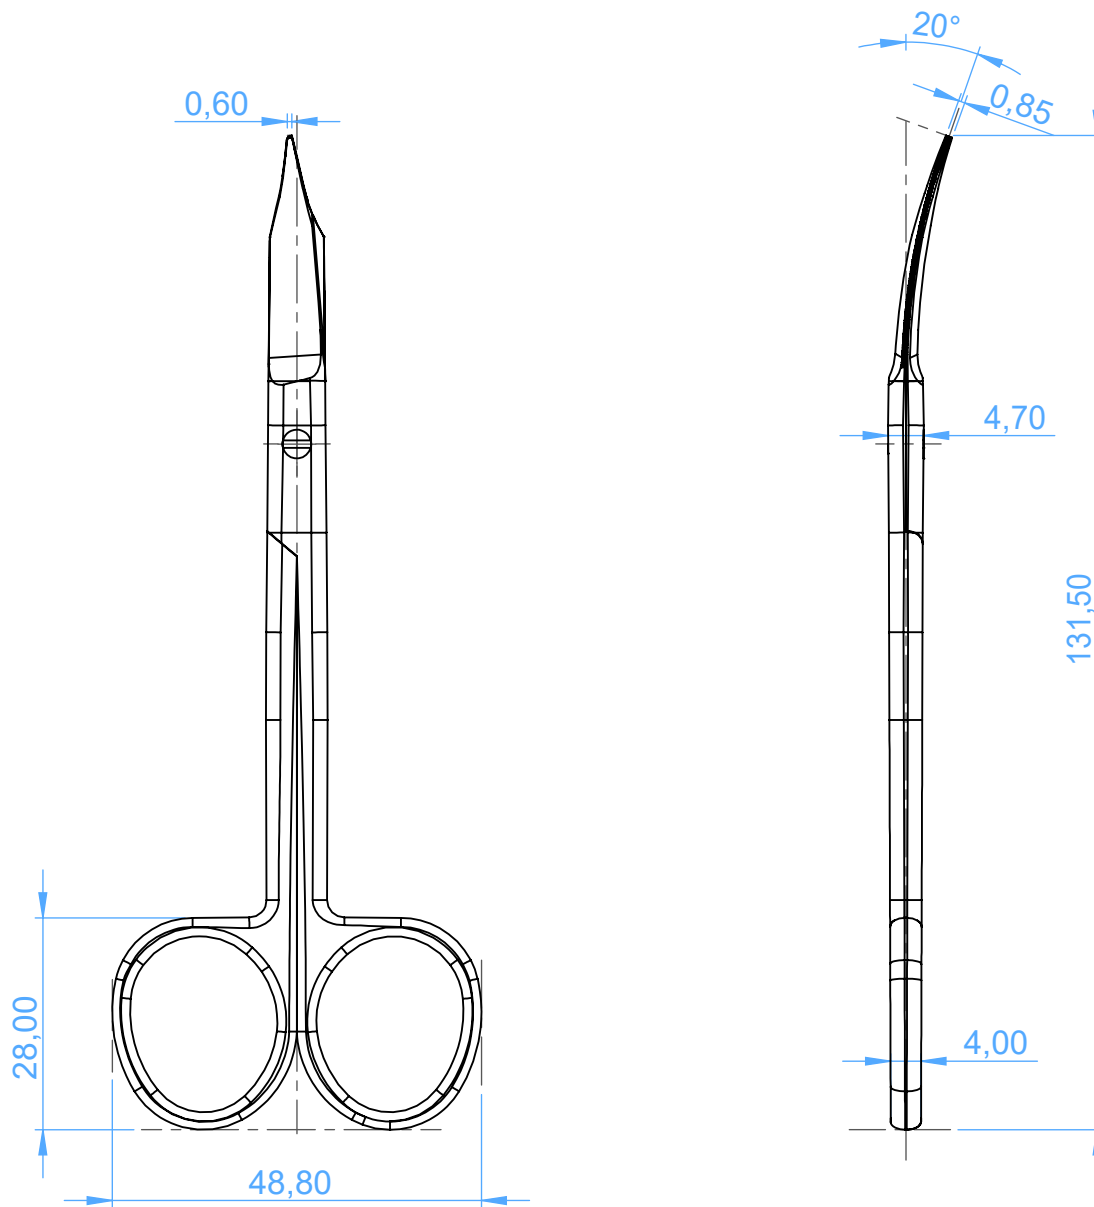

0304-2 - GUM SCISSORS / Forbicine per gengive

2 Goldman-Fox
curved
one blade serrated

SCALE 1:1